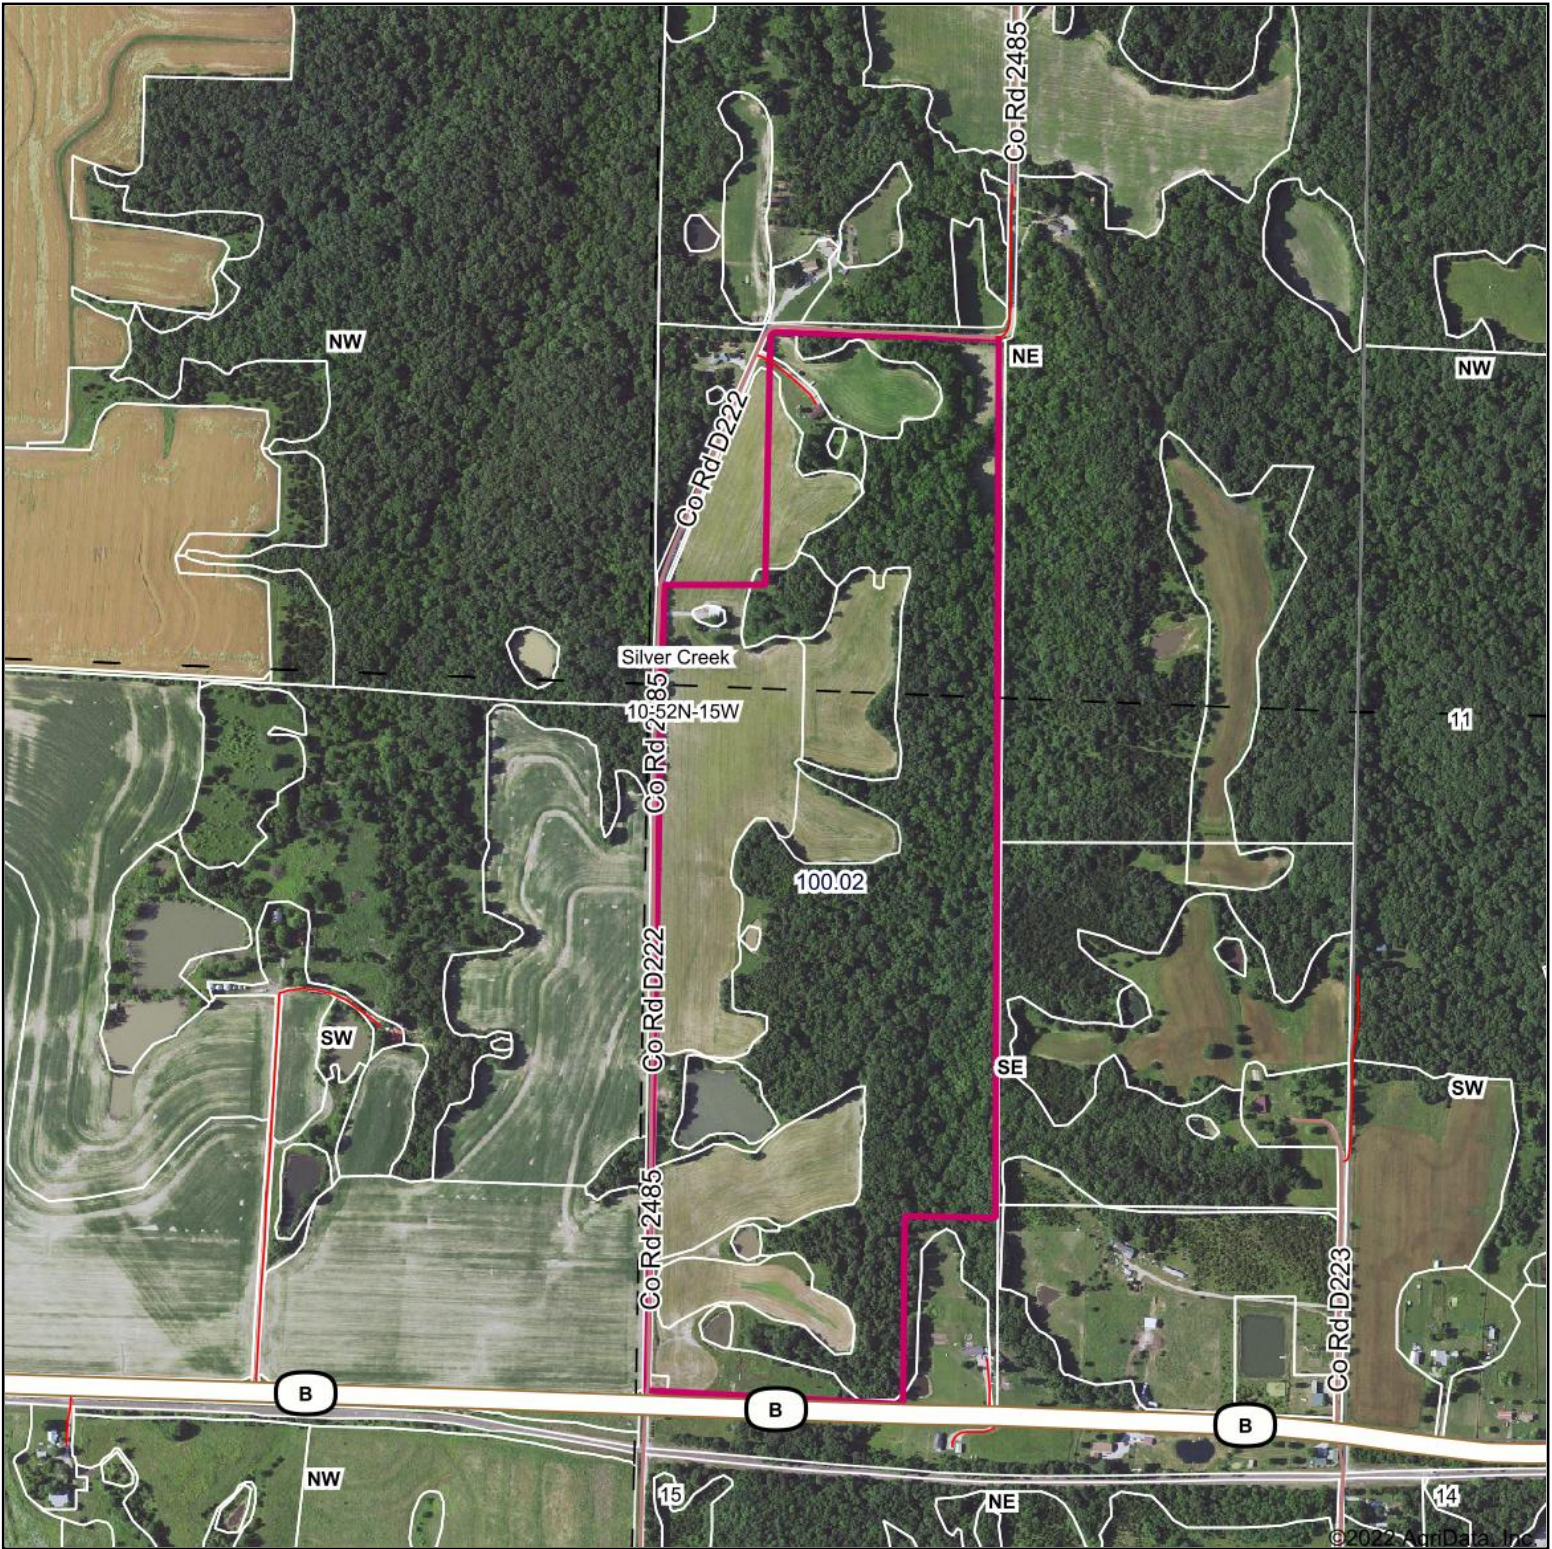

Aerial Map

Map Center: 39.316234, -92.584171

10-52N-15W
Randolph County
Missouri

6/27/2022

Maps Provided By:
 **surety**[®]
CUSTOMIZED ONLINE MAPPING
© AgriData, Inc. 2021 www.AgriDataInc.com

Field borders provided by Farm Service Agency as of 5/21/2008.