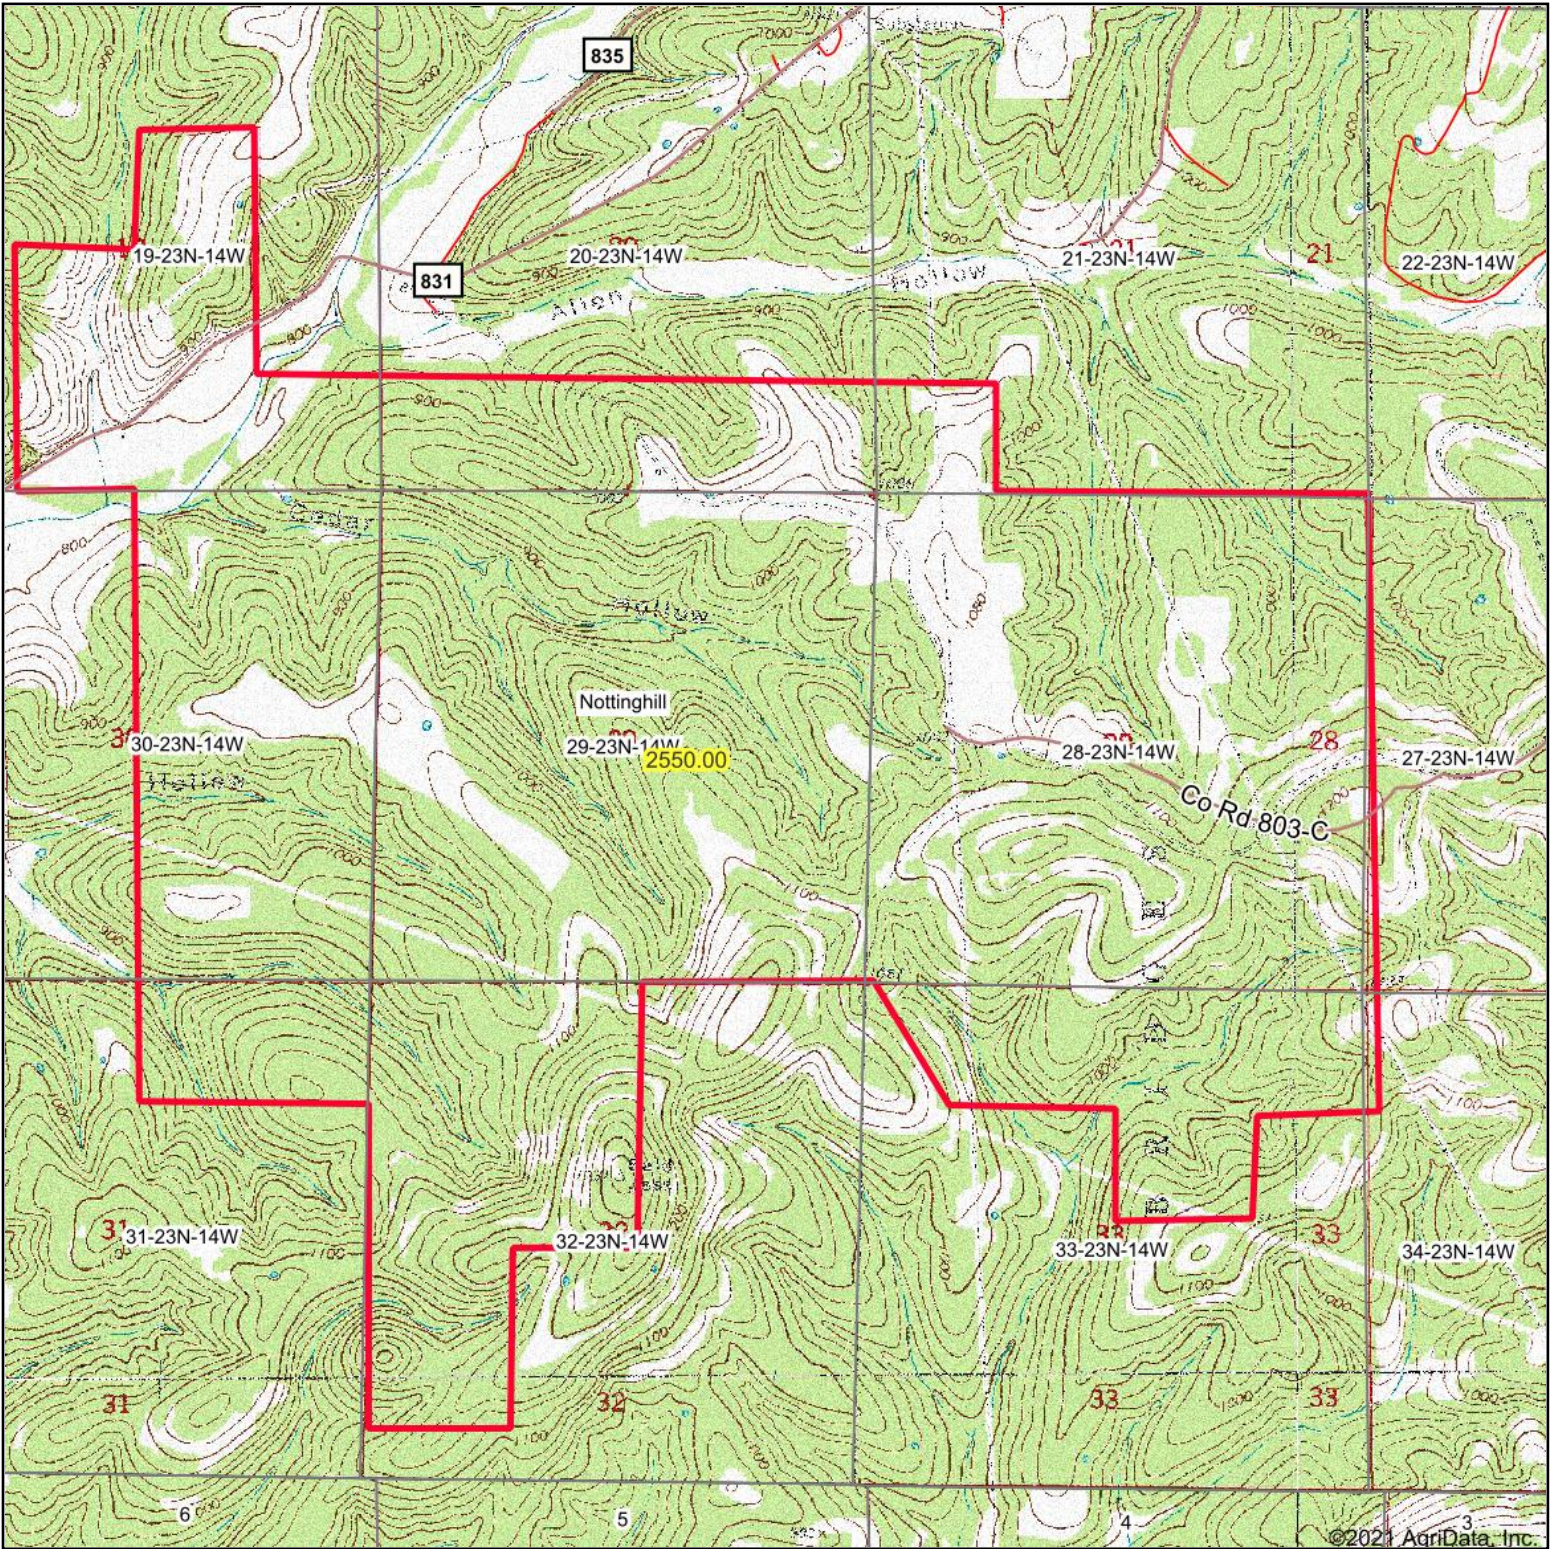

# Topography Map

map center: 36.642750, -92.519169

**29-23N-14W**  
**Ozark County**  
**Missouri**

5/29/2021